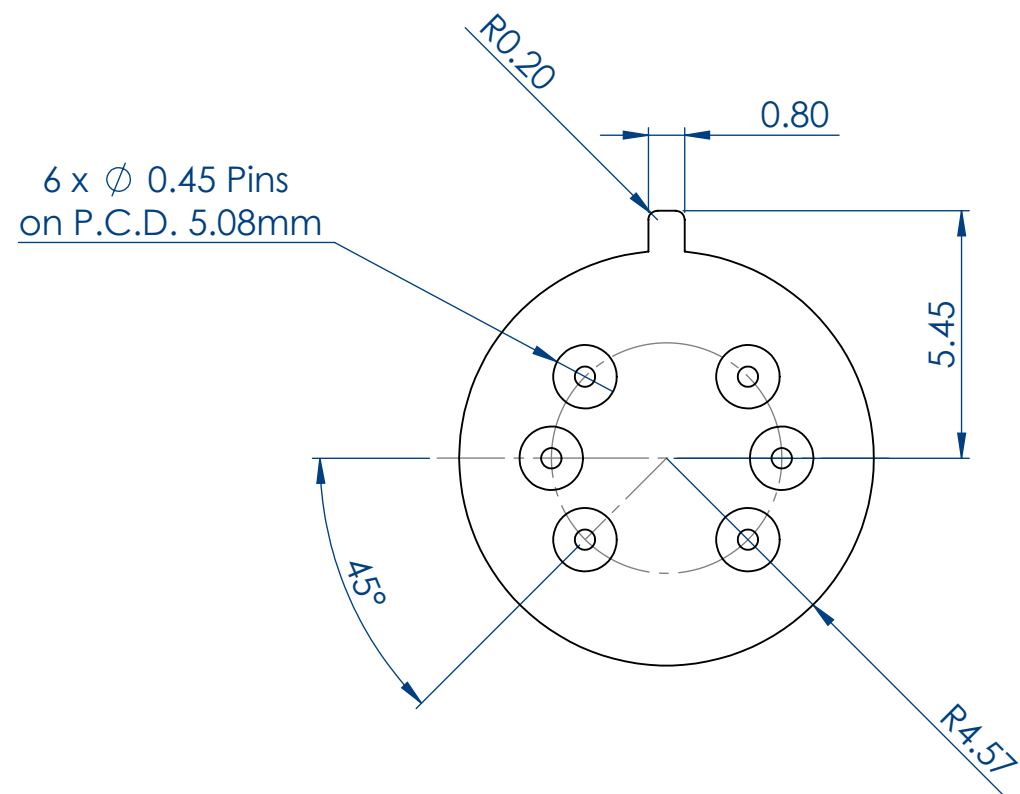

SECTION A-A  
SCALE 6 : 1

**eblanaphotonics**

© Copyright Eblana Photonics Ltd., all rights reserved, Eblana reserve the right to alter specifications at anytime without notice.

PART No:	TO39-DM-FP-01	
MATERIAL:	NA	
QUANTITY:	1 off	
DRAWN BY:	Gordon O'Brien	13/08/2016
CHECKED:	Lee Byas	15/08/2016
APPROVED:	Rob Lennox	15/08/2016
REVISION:		
APPROVED:		

EBLANA CUSTOM PARTS

TO39

FILE: 9015